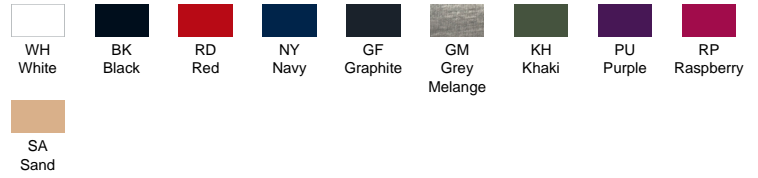

VICTORIA
TSULVCTR

COLOURS

CHARACTERISTICS

100% cotton. Gramage: 160 gsm.

Ladies T-shirt with straps. 1x1 Rib.

SIZE

EU	S	M	L	XL
Width	30 cm 11.8"	34 cm 13.4"	38 cm 15"	42 cm 16.5"
Length	65 cm 25.6"	67 cm 26.4"	69 cm 27.2"	71 cm 28"