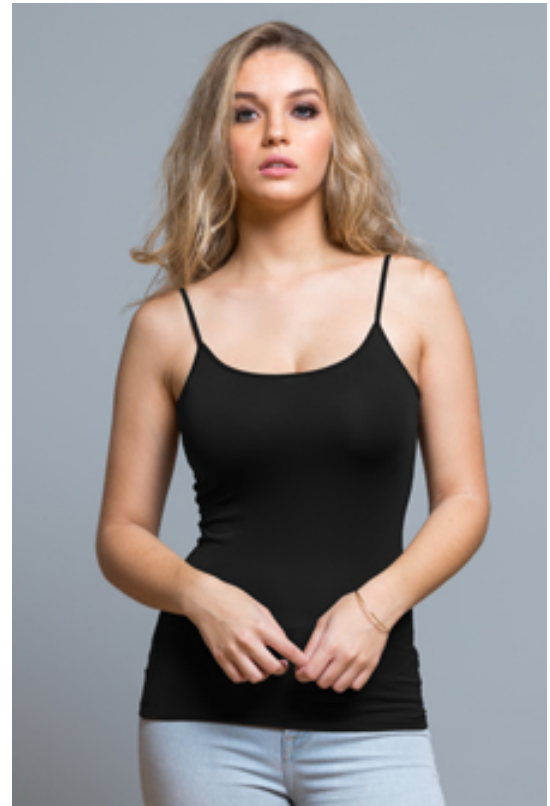

SAONA

TSULSAONA

Elastane tank top for women. Available in black and white and from size S to XL. Removable label.

Details:

- Stretchy spaghetti straps.
- Modern fit.
- 145 g/m²
- 90% Polyester / 10% spandex

90% Polyester / 10% Spandex. Weight: 145 g/m² (Pg. 112 catalog)

SIZE

EU	S	M	L	XL
Width	34 cm 13.4"	39 cm 15.4"	44 cm 17.3"	46 cm 18.1"
Length	55,5 cm 21.7"	57 cm 22.4"	57 cm 22.4"	59,5 cm 23.2"

COLOURS

WH
White

BK
Black