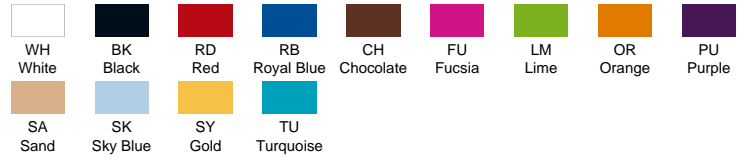

ARUBA
TSULARB

COLOURS

CHARACTERISTICS

100% cotton. Gramage: 200 gsm.

Ladies t-back swimming style. 1x1 Rib.

SIZE

EU	XS	S	M	L	XL
Width	36 cm 14.2"	38 cm 15"	40 cm 15.7"	42 cm 16.5"	44 cm 17.3"
Length	59 cm 23.2"	61 cm 24"	63 cm 24.8"	65 cm 25.6"	67 cm 26.4"