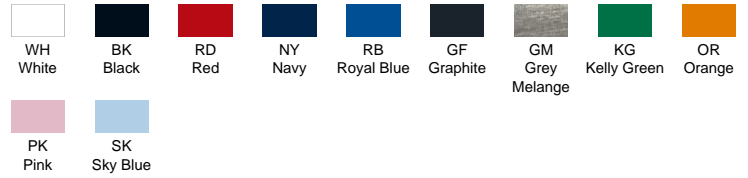

**KID T-SHIRT LS**  
TSRK150LS

**COLOURS**

**CHARACTERISTICS**

100% preshrunk cotton. Gramage: 155-160 gsm. approx.

Kids long sleeve T-shirt. Side seams on body. Lycra rib neck. Double stitch on collar, sleeves and bottom. Shoulder to shoulder tape. Grey Melange: 85% cotton / 15% polyester.