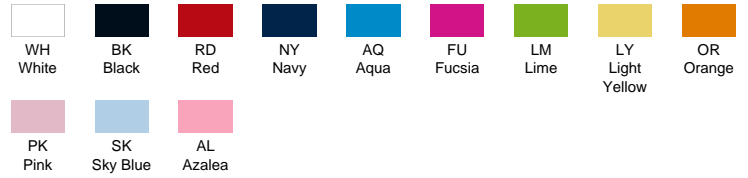

KID TUVALU
TSLKTVL

COLOURS

NEW COLORS

CHARACTERISTICS

100% cotton. Gramage:170 gsm. approx.

Girls tank top t-shirt swimming design with back pleat.1x1 Rib.

SIZE

EU	3-4	5-6	7-8	9-11	12-14
Width	26 cm 10.2"	28 cm 11"	30 cm 11.8"	32 cm 12.6"	34 cm 13.4"
Length	42 cm 16.5"	44 cm 17.3"	47 cm 18.5"	50 cm 19.7"	56 cm 22"