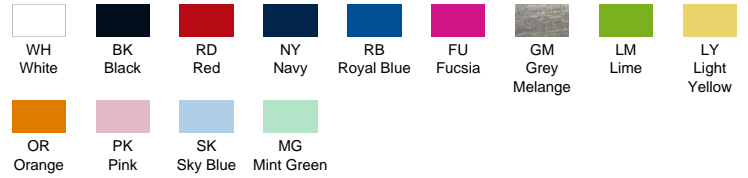

KID TONGA
TSLKTNG

COLOURS

CHARACTERISTICS

100% cotton. Gramage: 155 gr. approx.

Girl short sleeve t-shirt. Single jersey.

SIZE

EU	3-4	5-6	7-8	9-11	12-14
Width	30 cm 11.8"	32 cm 12.6"	34 cm 13.4"	36 cm 14.2"	38 cm 15"
Length	42 cm 16.5"	45 cm 17.7"	48 cm 18.9"	51 cm 20.1"	54 cm 21.3"