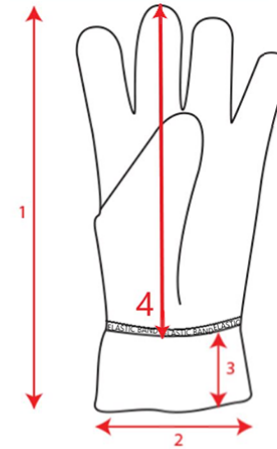

GLOVES TOUCH

The gloves GLOVES TOUCH are perfect for a trendy winter. They are also 'touch' thanks to a metallic yarn on three fingers.

Technical accessories

Composition	Main Fabric: 100% acrylic with metal fiber on fingertips
Size	S/m-l/xl
Packing	24 x 144
Custom code	6116.93.00
Made in	China

Where to customize

Centimeters

	Front	Back	Closure	Right	Left
Print	-	-	-	-	-
Embroidery	5 x 5,5	-	-	-	-
Heat transfer	-	-	-	-	-

Technical Size (cm)

- 1** 22,0/23,5
- 2** 7,5/8,0
- 3** 4,0/4,0

Color variants (TPX / Pantone)

BLACK-LXL

BODY: 19-4006 / BLACK-6-C

NAVY-LXL

BODY: 19-3921 / 533-C

BURGUNDY-LXL

BODY: 19-1629 / 188-C

GREY-LXL

BODY: 18-0201 / COOL-GRAY-10-C