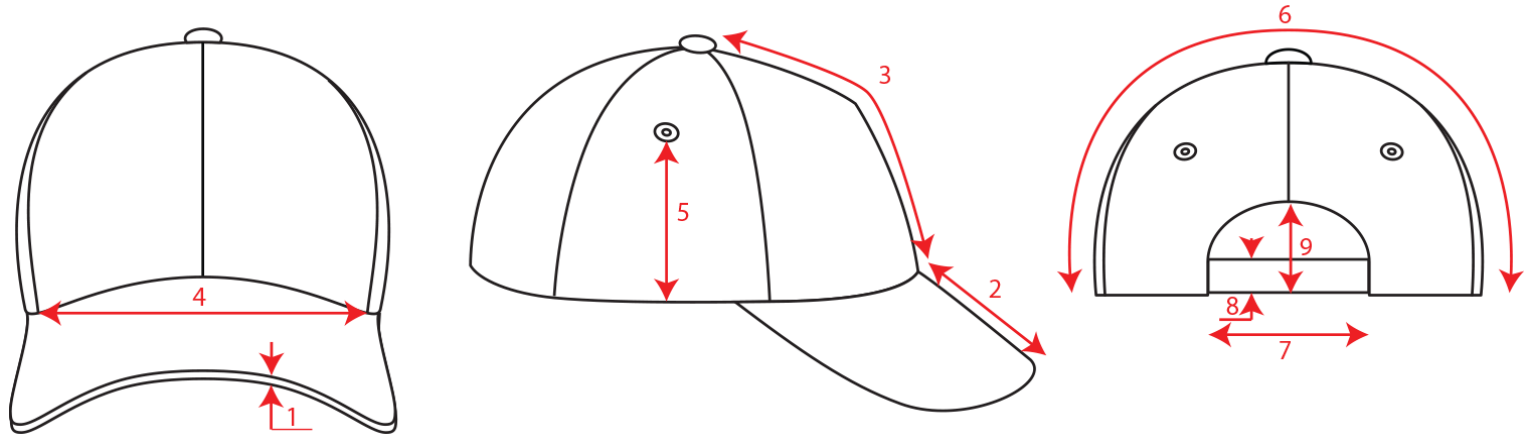

AIRC

6-Panels baseball cap in soft polyester fabric with laser holes on top of panels and high quality hook-and-loop strap on back.

Technical accessories

Composition	Main Fabric: 100% Polyester - 90 gsm
Panels	6 Panels
Sweatband	Mesh sweatband
Eyelets	No eyelets
Buckram	No buckram- Unstructured front panels
Closure	Quality hook-and-loopclosure
Size	One size fits all
Packing	24 x 144
Custom code	6505.00.30
Made in	China

Where to customize

Centimeters

	Front	Back	Closure	Right	Left
Print	-	-	6 x 1,2	6 x 5	6 x 5
Embroidery	14 x 6	8 x 3,5	-	12 x 6	12 x 6
Heat transfer	-	-	-	6 x 4	6 x 4

Technical Size (cm)

- 2** 7.0
- 3** 16.0
- 4** 18.0
- 6** 33.0
- 7** 8.0
- 8** 2.0
- 9** 6.0