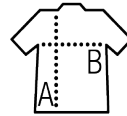

SOL'S PIONEER LSL

UNISEX LONG SLEEVE T-SHIRT

Quality

100% organic cotton - in conversion

Style

Ribbed round neck
 Neck tape
 Long sleeves
 Cuffs with heavyweight 2x1 ribbing
 Cut and sewn
 Comfortable cut
 Side slits

Sizes	XS	S	M	L	XL	XXL	3XL	4XL*
A/B	67/50	70/52	72/55	74/58	76/61	78/64	80/67	82/70

PACKING

10

50

Carton size : 61 x 40 x 29 cm
 weight : 17,1 kg

FEATURES

page