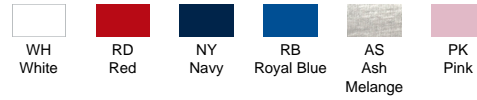

KID HOOD SWEATSHIRT

SWRKHOOD

COLOURS

CHARACTERISTICS

65% polyester - 35% cotton 290gsm. approx.

Matched colour drawcord. Kangaroo pocket. Zipper cover. 1x1 rib with lycra in cuffs and waistband

SIZE

EU	1-2	3-4	5-6	7-8	9-11	12-14
Width	33 cm 13"	36 cm 14.2"	39 cm 15.4"	42 cm 16.5"	46 cm 18.1"	50 cm 19.7"
Length	40 cm 15.7"	43 cm 16.9"	46 cm 18.1"	53 cm 20.9"	58 cm 22.8"	61 cm 24"