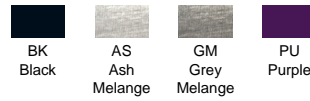

KID SWEATSHIRT

SWRK290

COLOURS

NEW COLORS

CHARACTERISTICS

35% cotton - 65% polyester. Gramage: 290 gsm.

Unisex Kids sweatshirt. Double stich on collar, sleeves and bottom. 1x1 Rib neck with Lycra in cuffs and waistband.