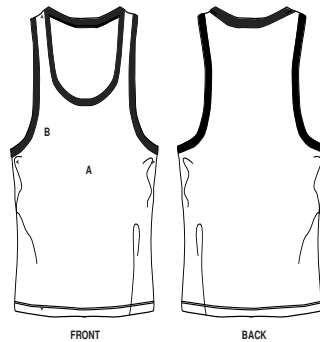

### Details

- Sleeveless
- 1X1 Ribs binding at collar and armhole
- Overlock at back neck
- Twin needles topstitches at hem

### Care

Wash similar colours together, no ironing on print, wash and iron inside out.

### Country of origin

Weaving : Bangladesh  
 Dyeing : Bangladesh  
 Assembly : Bangladesh

Whites

Colors

Essential Heathers

Size Guide

Sizes		XS	S	M	L	XL	XXL
A	Half Chest	33.5	36.5	39.5	42.5	45.5	49.5
B	Body Length	58	61	63	65	67	69

Packing

Sizes		XS	S	M	L	XL	XXL
	Pieces/bag	1	1	1	1	1	1
	Pieces/box	100	100	100	100	100	100