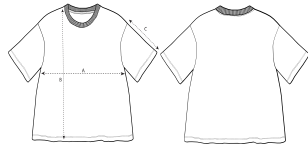

WOMEN T-SHIRTS
STTWI75 - STELLA NOVA

The women's boxy t-shirt

Relaxed Fit

- Set-in sleeve
- 1x1 rib at neck collar
- Inside back neck tape in self fabric
- Narrow twin needle topstitch at sleeve cuff and hem

Shell : Single Jersey , 100% Cotton - Organic Ring Spun Combed , Fabric washed , 155 GSM

WHITES

COLORS

ESSENTIAL HEATHERS

Printing Specifications

Certifications & memberships

Wash Instructions

Wash similar colours together, no ironing on print, wash and iron inside out.

SIZES		XS	S	M	L	XL	XXL
A	Half Chest	51	54	57	60	63	67
B	Body Length	53	56	58	60	62	64
C	Sleeve Length	18.5	19	19.5	20	20.5	21

PACKING

SIZES	XS	S	M	L	XL	XXL
PCS/BAG	5	5	5	5	5	5
PCS/BOX	100	100	100	100	100	100