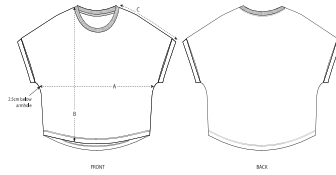

WOMEN T-SHIRTS
STTW089 - STELLA COLLIDER

The women's rolled sleeve t-shirt

Oversized

- Dolman sleeve
- 1x1 rib at neck collar
- Inside back neck tape in self fabric
- Sleeve cuff folded with bartacks
- Round bottom hem with wide double needle topstitch (back length longer than front length)

Certifications & memberships

Wash Instructions

Wash similar colours together, no ironing on print, wash and iron inside out.

SIZES		XS	S	M	L	XL	XXL
A	Half Chest	58	60.5	63.5	66.5	69.5	72.5
B	Body Length	58.5	60.5	62.5	64.5	65.5	65.5
C	Sleeve Length	32.5	33	33.5	34	34.5	35