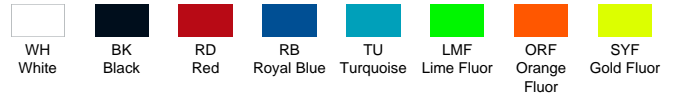

SPORT T-SHIRT REGULAR MAN
SPORTRGLM

COLOURS

CHARACTERISTICS

100% polyester. Weight: 140 gsm.

Performance t-shirt. Silk touch.

SIZE

EU	S	M	L	XL	XXL
Width	44 cm 17.3"	48 cm 18.9"	52,5 cm 20.5"	56 cm 22"	59 cm 23.2"
Length	70,5 cm 27.6"	72 cm 28.3"	73,5 cm 28.7"	76,5 cm 29.9"	79 cm 31.1"