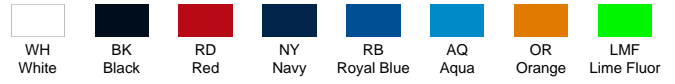

SPORT POLO PIQUE MAN
SPORTPIQUE

COLOURS

CHARACTERISTICS

100% polyester. 150-160 gsm.

Piqué fabric. Three buttons placket. Neck tape in contrast. Side silts in contrast.

SIZE

EU	S	M	L	XL	XXL
Width	52 cm 20.5"	54 cm 21.3"	56 cm 22"	58 cm 22.8"	60 cm 23.6"
Length	70 cm 27.6"	72 cm 28.3"	74 cm 29.1"	76 cm 29.9"	78 cm 30.7"