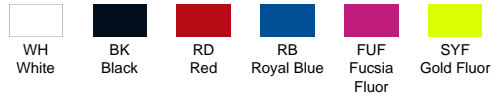

SPORT T-SHIRT ARUBA LADY

SPORTARBL

COLOURS

CHARACTERISTICS

100% polyester. Weight: 130 gsm.

Ladies racer back style t-shirt.

SIZE

| EU | S | M | L | XL | XXL |
|--------|--------------|----------------|----------------|----------------|----------------|
| Width | 38 cm 15" | 40 cm 15.7" | 42 cm 16.5" | 44 cm 17.3" | 46 cm 18.1" |
| Length | 61 cm 24" | 63 cm 24.8" | 65 cm 25.6" | 67 cm 26.4" | 69 cm 27.2" |