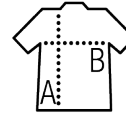

WOMEN'S SHORT SLEEVE LONG KIMONO T-

Quality

SHEER JERSEY 115
100% combed Ringspun cotton
Jersey neckline

Style

Low neckline
Reinforcing tape on neck
Kimono sleeves

Sizes	S	M	L	XL	XXL
A/B	71/53	73/56	75/59	77/62	79/67

PACKAGING

10

50

Carton size : 53 x 38 x 14 cm
Weight per carton : 6,8 kg

CHARACTERISTICS

Jade green

White

Tango red