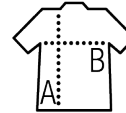

WOMEN'S LONG SLEEVE SHIRT

Quality

100% micro twill cotton
Weight: 120 gsm

Style

Close-fitting cut
Long sleeves
Adjustable cuffs with 2 buttons and bound slits
7 tone-on-tone button placket
Left chest pocket
2 chest darts

Sizes	XS	S	M	L	XL	XXL	3XL
A/B	66/47	67/49	68/51	69/53	70/57	71/61	72/65

PACKAGING

1

20

Carton size : 57 x 37 x 30 cm
Weight per carton : 5 kg

CHARACTERISTICS

Titanium grey

White