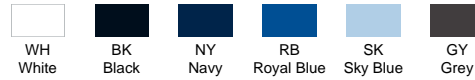

CASUAL & BUSINESS SHIRT LADY
SHLPOPSS

COLOURS

CHARACTERISTICS

65% polyester - 35% cotton.

Body fitted.

SIZE

EU	XS	S	M	L	XL	XXL	3XL
Width	46 cm 18.1"	49,5 cm 19.3"	52 cm 20.5"	54,5 cm 21.3"	58,5 cm 22.8"	62,5 cm 24.4"	66,5 cm 26"
Length	63 cm 24.8"	65 cm 25.6"	67 cm 26.4"	68 cm 26.8"	69 cm 27.2"	70 cm 27.6"	71 cm 28"