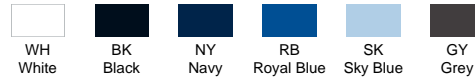

CASUAL & BUSINESS SHIRT LADY

SHLPOP

COLOURS

CHARACTERISTICS

65% polyester - 35% cotton.

Body fitted.

SIZE

EU	XS	S	M	L	XL	XXL	3XL
Width	46 cm 18.1"	49,5 cm 19.3"	52 cm 20.5"	54,5 cm 21.3"	58,5 cm 22.8"	62,5 cm 24.4"	66,5 cm 26"
Length	63 cm 24.8"	65 cm 25.6"	67 cm 26.4"	68 cm 26.8"	69 cm 27.2"	70 cm 27.6"	71 cm 28"