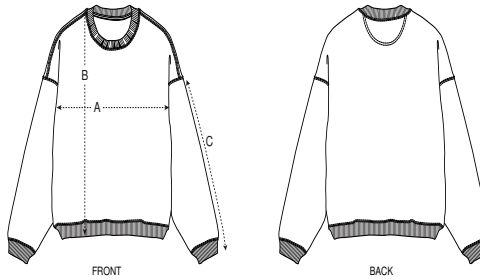

Colors

G. Dyed
Blue Stone
C732

G. Dyed
Black Rock
L140

G. Dyed
Latte
C733

Size Guide

Sizes	XXS	XS	S	M	L	XL	XXL	3XL
A Half Chest	59.5	61.5	63.5	67.5	70.5	73.5	77.5	81.5
B Body Length	60	63	68	72	74	76	78	80
C Sleeve Length	50	52	56.5	59	61	61.5	62	62

Packing

Sizes	XXS	XS	S	M	L	XL	XXL	3XL
Pieces/bag	5	5	5	5	5	5	5	5
Pieces/box	10	20	20	20	20	20	20	10