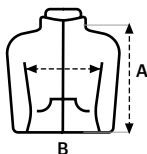

Complete inverted zipper with plastic puller (only in sizes 9/11 and 12/14)

Kangaroo pocket with fine binding finish

Reinforced herringbone inner neck tape

Unisex sizes: PERTH

Women's sizes: PERTH WOMAN

## SIZES

	5/6	7/8	9/11	12/14
A	48	54	59	64
B	36	39	42	46

Measurements in cm. Tolerance +/- 5%

Removable label

20 pieces per box

5 pieces per bag