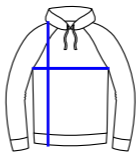

# LADIES HOODIE

100% ORGANIC FAIRTRADE COTTON • FLEECE, BRUSHED • 300GSM • XS-2XL

Casual fitted / Double-lined hood / Adjustable flat strings Kangaroo pocket / Rib knitted sleeve cuffs & waistband / Neck tape / Ringspun combed cotton

Size	XS	S	M	L	XL	2XL
½ Width	46	49	52	55	58	61
Full length	61	63	64	67	69	72

License no. DK/016/049

License no. 19007