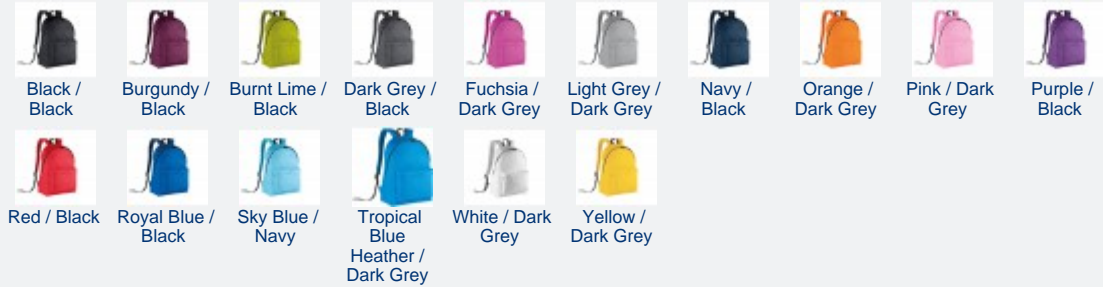

## KI0131 Classic Backpack - Junior Version KIMOOD

Backpack in polyester 600D PVC backing, zipped front pocket, padded back, ergonomic adjustable straps. SBS zips. Junior version of model KI0130.

28 x 38 x 16 cm

### PACKAGE

30