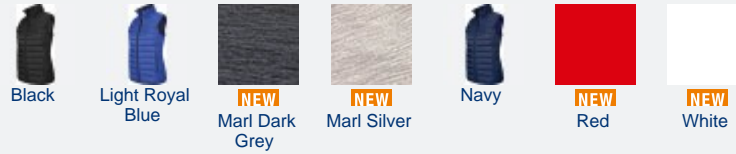

KARIBAN

K6114 Ladies' Lightweight Sleeveless Down Jacket

100% polyamide. Polyester lining. Warm and ultra-lightweight. Folds up into storage bag. 2 front zipped pockets. Contrasting lining (except for Navy colourway).

Colours available in XS - S - M - L - XL - XXL

WEIGHT

 340 gr/m²

PACKAGE

 5

PAGE OF THE CATALOG

p.257