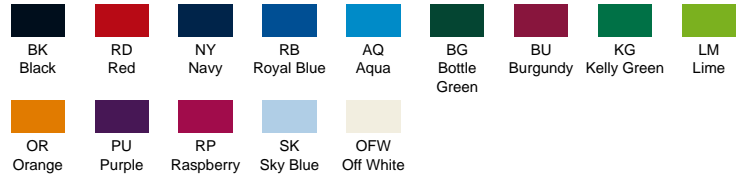

# POLAR FLEECE LADY

FLRL300

## COLOURS

## NEW COLORS