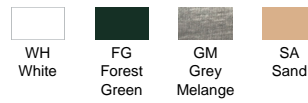

POLAR FLEECE LADY

FLRL300

COLOURS

NEW COLORS

CHARACTERISTICS

100% polyester. Weight: 300 gsm.

Woman fitted polar fleece. Full zip and side pockets with zip. Micro polar fleece antipill finishing. Drawstring with stoppers.

SIZE

EU	XS	S	M	L	XL	XXL
Width	45 cm 17.7"	47,5 cm 18.5"	50 cm 19.7"	52,5 cm 20.5"	55 cm 21.7"	57,5 cm 22.4"
Length	59,5 cm 23.2"	61,5 cm 24"	63,5 cm 24.8"	65,5 cm 25.6"	67,5 cm 26.4"	69,5 cm 27.2"