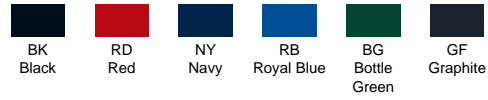

POLAR FLEECE MAN 330

FLRA330

COLOURS

CHARACTERISTICS

100% polyester. 330 gsm.

Full zip and side pockets with zip. Micro polar eece with antipill nishing. Drawstring with stoppers and cuffs with elastic. Available only in certain markets