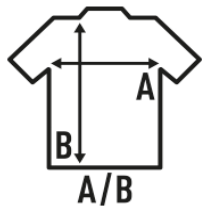

KID BOSTON UNISEX JERSEY

Kid's V-neck sweater.
Fitted cut.
Ribbed collar, cuffs and hem.
Soft touch.

80% VISCOSE 20% NYLON 300 gsm.

Box 25

Pack 1

SIZE

EU	1-2	3-4	5-6	7-8	9-11	12-14
Width	30 cm 11.8"	33 cm 13"	36 cm 14.2"	38 cm 15"	40 cm 15.7"	46 cm 18.1"
Length	38 cm 15"	43 cm 16.9"	47 cm 18.5"	50 cm 19.7"	55 cm 21.7"	65 cm 25.6"