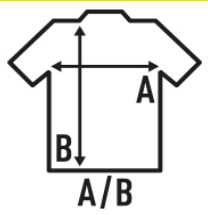

## BOSTON

Men's V-neck sweater.  
Fitted cut.  
Ribbed collar, cuffs and hem.  
Soft touch.

80% VISCOSE 20% NYLON 300 gsm.

Box 25

Pack 1

### SIZE

EU	S	M	L	XL	XXL
Width	48 cm 18.9"	50 cm 19.7"	52 cm 20.5"	54 cm 21.3"	56 cm 22"
Length	65 cm 25.6"	67 cm 26.4"	69 cm 27.2"	71 cm 28"	73 cm 28.7"

Black  
(BK)

Navy  
(NY)

Bottle Green  
(BG)

Burgundy  
(BU)