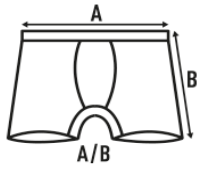

MIDWAY BRIEFS

Man underwear midway briefs.
Side seam.
Elastic band in waistband with JHK logo.

GM: 85% cotton 10% viscose 5% spandex

Rib: 53% nylon 20% polyester 27% spandex

95% cotton 5% spandex Weight: 160 g/m² approx.

SIZE

EU	XS	S	M	L	XL	XXL
Width	28 cm 11"	32 cm 12.6"	36 cm 14.2"	40 cm 15.7"	44 cm 17.3"	48 cm 18.9"
Length	29 cm 11.4"	30 cm 11.8"	31 cm 12.2"	32 cm 12.6"	33 cm 13"	34 cm 13.4"