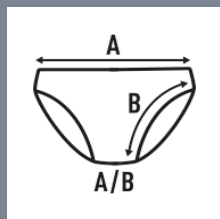

**BRIEFS**

Lady briefs.  
Side seam.  
Elastic band in waistband with JHK logo.

GM: 85%cotton 10%viscose 5%spandex

Rib: 53%nylon 20%polyester 27%spandex

95%cotton 5% spandex Weight: 160 g/m<sup>2</sup> approx.

**SIZE**

EU	XS	S	M	L	XL	XXL
Width	32 cm 12.6"	34 cm 13.4"	36 cm 14.2"	38 cm 15"	40 cm 15.7"	42 cm 16.5"
Length	22 cm 8.7"	23 cm 9.1"	24 cm 9.4"	25 cm 9.8"	26 cm 10.2"	27 cm 10.6"