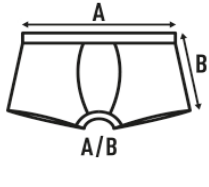

## BOXER BRIEFS

Man underwear short boxer  
Side seam.  
Elastic band in waistband with JHK logo.

GM: 85%cotton 10%viscose 5%spandex

Rib: 53%nylon 20%polyester 27%spandex

95%cotton 5% spandex Weight: 160 g/m<sup>2</sup> approx.

### SIZE

EU	XS	S	M	L	XL	XXL
Width	30 cm 11.8"	33 cm 13"	36 cm 14.2"	39 cm 15.4"	42 cm 16.5"	45 cm 17.7"
Length	24,5 cm 9.4"	26 cm 10.2"	27,5 cm 10.6"	29 cm 11.4"	30,5 cm 11.8"	32 cm 12.6"

White  
(WH)

Black  
(BK)