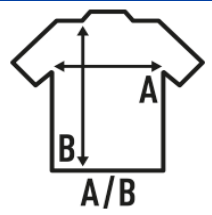

LADY REGULAR LS PREMIUM

Blank t-shirt for women with long sleeves with cuffs, 100% cotton. Removable label. Ideal for personalizing with screen printing, vinyl, transfer. Available in 6 colors and from size S to XXL.

Details:

- Long sleeve T-shirt with cuffs.
- Tubular fit.
- Double needle stitching in sleeves and bottom hem for extra durability.
- Ribbed collar with elastane.
- Shoulder-to-shoulder taping.
- 170 g/m² approx.
- 100% preshrunk Cotton
- GM - 85% Cotton / 15% Viscose
- Removable label

100% preshrunk Cotton. Weight: 170 g/m² approx.

SIZE

EU	S	M	L	XL	XXL
Width	42 cm 16.5"	44 cm 17.3"	46 cm 18.1"	48 cm 18.9"	50 cm 19.7"
Length	60 cm 23.6"	62 cm 24.4"	64 cm 25.2"	66 cm 26"	68 cm 26.8"