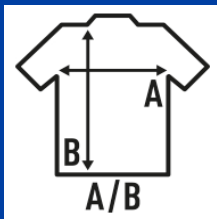

SINGLE JERSEY UNISEX BABY BODY

Short-sleeved baby body, 100% cotton. Ideal to personalize with silkscreen, vinyl or transfer. Available in 10 colors and from size 3 to 18 months. Removable label.

Details:

- Single jersey.
- Snap fasteners in shoulder and bottom hem.
- 1x1 rib on collar.
- 145 g/m²
- 100% Cotton
- GM - 85% Cotton / 15% Viscose
- Removable label

100% Cotton. Weight: 145 g/m² approx.

Box 50

Pack 50

SIZE

EU	3M	6M	9M	12M	18M
Width	20 cm 7.9"	22 cm 8.7"	24 cm 9.4"	26 cm 10.2"	28 cm 11"
Length	38 cm 15"	40 cm 15.7"	42 cm 16.5"	44 cm 17.3"	46 cm 18.1"

White (WH)

Sky Blue (SK)

Black (BK)

Azalea (AL)