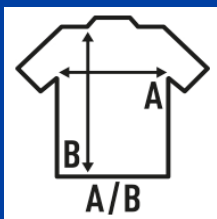

## REGULAR LS T-SHIRT KING SIZE

**Basic long sleeve men t-shirt without cuffs.** Removable label. Ideal to personalize with silkscreen, vinyl and transfer. 10 colors and from size XS to 3 XL. Also available for women and children.

Details:

- Double needle stitching in collar, sleeves and bottom hem for extra durability.
- Ribbed collar with elastane.
- Shoulder-to-shoulder taping
- 155 - 160 g/m<sup>2</sup> approx.
- 100% preshrunk Cotton
- GM - 85% Cotton / 15% Viscose
- Removable label

### SIZE

EU	4XL	5XL
Width	68 cm 26.8"	72 cm 28.3"
Length	84 cm 33.1"	82 cm 32.3"

White  
(WH)

Black  
(BK)

Red  
(RD)

Navy  
(NY)

Royal Blue  
(RB)

Chocolate  
(CH)