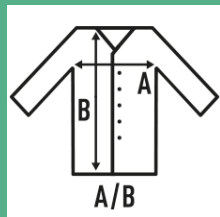

## FUJI UNISEX

Unisex hooded sweatshirt with full zipper cover and kangaroo pocket. Available in 7 colors and from size XS to 3XL.

Details:

- Hooded sweatshirt.
- Dyed-to-match drawcord.
- Kissing zipper.
- Pouch pocket for extra carry.
- Cuffs and bottom hem in 2x1 rib with elastane.
- 275 g/m<sup>2</sup> approx.
- 80% organic cotton / 20% recycled polyester
- GM: 63% organic cotton / 21% recycled polyester / 16% viscose

### SIZE

EU	XS	S	M	L	XL	XXL	3XL	4XL
Width	52 cm 20.5"	54 cm 21.3"	56 cm 22"	58 cm 22.8"	60 cm 23.6"	62 cm 24.4"	64 cm 25.2"	66 cm 26"
Length	67 cm 26.4"	69 cm 27.2"	70 cm 27.6"	71 cm 28"	72 cm 28.3"	74 cm 29.1"	76 cm 29.9"	78 cm 30.7"