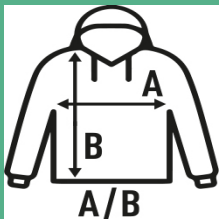

## FULL ZIP CVC SWEATSHIRT

Men's sweatshirt CVC ( 80% Cotton / 20% Polyester) with full invisible zipper and high collar with side pockets. Available in 6 colors and from size XS to XXL.

Details:

- Cuffs and bottom hem in 1x1 rib with elastane.
- Kissing zipper.
- Hand pockets.
- 275 g/m<sup>2</sup> approx.
- 20% Polyester / 80% Cotton
- GM: 73% Cotton / 20% Polyester / 7% Viscose

### SIZE

EU	XS	S	M	L	XL	XXL
Width	52 cm 20.5"	54 cm 21.3"	56 cm 22"	58 cm 22.8"	60 cm 23.6"	62 cm 24.4"
Length	67 cm 26.4"	69 cm 27.2"	72 cm 28.3"	74 cm 29.1"	76 cm 29.9"	78 cm 30.7"

White  
(WH)

Black  
(BK)