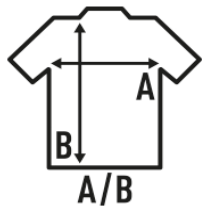

**TEXAS LADY**

Denim Casual Shirt. Long sleeve. Semi cutaway collar. Pocket in the left side. Easy iron.

100% cotton denim

**SIZE**

EU	XS	S	M	L	XL	XXL	3XL
Width	46 cm 18.1"	49 cm 19.3"	52 cm 20.5"	54 cm 21.3"	58 cm 22.8"	62 cm 24.4"	66 cm 26"
Length	63 cm 24.8"	65 cm 25.6"	67 cm 26.4"	68 cm 26.8"	69 cm 27.2"	70 cm 27.6"	71 cm 28"