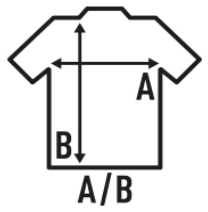

PEKIN LADY SS (WRINKE)

Lady short sleeve fitted shirt
Body fitted
Poplin
Buttons colour same colour shirt
Bottom curve Wrinke free+antibacterial

Poplin - 65% Polyester / 35% Cotton

Box 25

Pack 1

SIZE

EU	XS	S	M	L	XL	XXL	3XL
Width	46 cm 18.1"	49 cm 19.3"	52 cm 20.5"	54 cm 21.3"	58 cm 22.8"	62 cm 24.4"	66 cm 26"
Length	63 cm 24.8"	65 cm 25.6"	67 cm 26.4"	68 cm 26.8"	69 cm 27.2"	70 cm 27.6"	71 cm 28"

White
(WH)

Black
(BK)