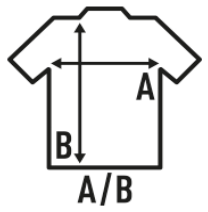

## PEKIN LADY (WRINKE)

Man long sleeve fitted shirt.  
Poplin  
Body fitted  
Buttons colour same colour shirt  
Placket in sleeves  
One button placket and one pleat in the sleeve  
Two buttons cuffs  
Bottom curve  
Wrinke free+antibacterial

### SIZE

EU	XS	S	M	L	XL	XXL	3XL
Width	46 cm 18.1"	49 cm 19.3"	52 cm 20.5"	54 cm 21.3"	58 cm 22.8"	62 cm 24.4"	66 cm 26"
Length	63 cm 24.8"	65 cm 25.6"	67 cm 26.4"	68 cm 26.8"	69 cm 27.2"	70 cm 27.6"	71 cm 28"