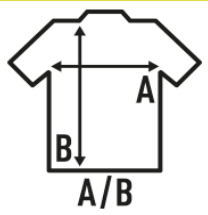

OSLO LADY SS (OIL)

Lady short sleeve fitted shirt.
Poplin
Body fitted
Buttons colour same colour shirt
Placket in sleeves

Poplin - 65% Polyester / 35% Cotton

SIZE

EU	XS	S	M	L	XL	XXL	3XL
Width	46 cm 18.1"	49 cm 19.3"	52 cm 20.5"	54 cm 21.3"	58 cm 22.8"	62 cm 24.4"	66 cm 26"
Length	63 cm 24.8"	65 cm 25.6"	67 cm 26.4"	68 cm 26.8"	69 cm 27.2"	70 cm 27.6"	71 cm 28"