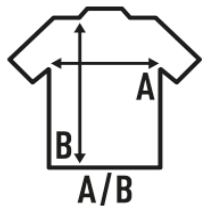

## OSLO LADY (OIL)

Lady long sleeve fitted shirt.  
Poplin  
Body fitted  
Buttons colour same colour shirt  
Placket in sleeves  
One button placket and one pleat in the sleeve  
Two buttons cuffs  
Bottom curved Oil+water repellent

### SIZE

EU	XS	S	M	L	XL	XXL	3XL
Width	46 cm 18.1"	49 cm 19.3"	52 cm 20.5"	54 cm 21.3"	58 cm 22.8"	62 cm 24.4"	66 cm 26"
Length	63 cm 24.8"	65 cm 25.6"	67 cm 26.4"	68 cm 26.8"	69 cm 27.2"	70 cm 27.6"	71 cm 28"