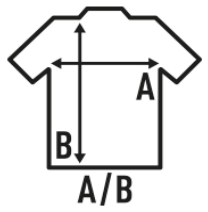

TEXAS

Denim Casual Shirt. Long sleeve. Semi cutaway collar. Pocket in the left side. Easy iron.

100% cotton denim

SIZE

EU	XS	S	M	L	XL	XXL	3XL	4XL
Width	51 cm 20.1"	53 cm 20.9"	56 cm 22"	58 cm 22.8"	63 cm 24.8"	68 cm 26.8"	73 cm 28.7"	78 cm 30.7"
Length	79 cm 31.1"	79 cm 31.1"	81 cm 31.9"	81 cm 31.9"	82 cm 32.3"	83 cm 32.7"	84 cm 33.1"	85 cm 33.5"