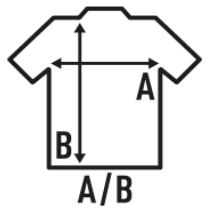

**PEKIN SS (WRINKE)**

Man short sleeve fitted shirt  
Body fitted  
Poplin  
Buttons colour same colour shirt  
Bottom curve Wrinke free+antibacterial

Poplin - 65% Polyester / 35% Cotton

Box 25

Pack 1

**SIZE**

EU	S	M	L	XL	XXL	3XL	4XL
Width	53 cm 20.9"	56 cm 22"	58 cm 22.8"	63 cm 24.8"	68 cm 26.8"	73 cm 28.7"	78 cm 30.7"
Length	79 cm 31.1"	80 cm 31.5"	81 cm 31.9"	82 cm 32.3"	83 cm 32.7"	84 cm 33.1"	85 cm 33.5"