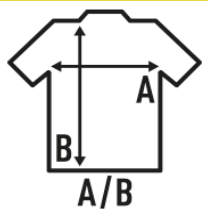

OSLO (OIL)

Man long sleeve fitted shirt.
Poplin
Body fitted
Buttons colour same colour shirt
Placket in sleeves
One button placket and one pleat in the sleeve
Two buttons cuffs
Bottom curved Oil+water repellent

Poplin - 65% Polyester / 35% Cotton

Box 25

Pack 1

SIZE

EU	S	M	L	XL	XXL	3XL	4XL
Width	53 cm 20.9"	56 cm 22"	58 cm 22.8"	63 cm 24.8"	68 cm 26.8"	73 cm 28.7"	78 cm 30.7"
Length	79 cm 31.1"	80 cm 31.5"	81 cm 31.9"	82 cm 32.3"	83 cm 32.7"	84 cm 33.1"	85 cm 33.5"