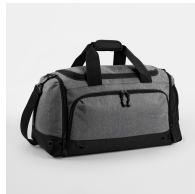

ATHLEISURE HOLDALL BG544

BagBase®

OVERVIEW

- 600D/420D Polyester
- Water-resistant fabric
- Shoe tunnel
- Wet pocket
- Zippered end pockets
- External mesh pocket
- Internal valuables pocket
- Protective base feet
- Metal ventilation eyelets
- Padded hand grip
- Detachable adjustable shoulder strap with pad
- TearAway label for ease of rebranding

AVAILABLE COLOURS

Black

Black/Black

Bright Royal

Classic Red

French Navy

Fuchsia

Grey Marl

Ice Grey

Lime Green

Orange

Source: <https://beechfieldbrands.com/products/bg544-athleisure-holdall>