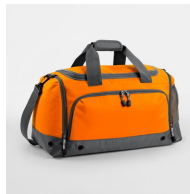

ATHLEISURE HOLDALL BG544

BagBase®

OVERVIEW

- 600D/420D Polyester
- Water-resistant fabric
- Shoe tunnel
- Wet pocket
- Zippered end pockets
- External mesh pocket
- Internal valuables pocket
- Protective base feet
- Metal ventilation eyelets
- Padded hand grip
- Detachable adjustable shoulder strap with pad
- TearAway label for ease of rebranding

AVAILABLE COLOURS

Black

Black/Black

Bright Royal

Classic Red

French Navy

Fuchsia

Grey Marl

Ice Grey

Lime Green

Orange

Source: <https://beechfieldbrands.com/products/bg544-athleisure-holdall>