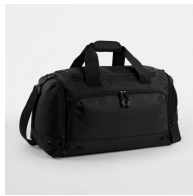

ATHLEISURE HOLDALL BG544

BagBase®

OVERVIEW

- 600D/420D Polyester
- Water-resistant fabric
- Shoe tunnel
- Wet pocket
- Zippered end pockets
- External mesh pocket
- Internal valuables pocket
- Protective base feet
- Metal ventilation eyelets
- Padded hand grip
- Detachable adjustable shoulder strap with pad
- TearAway label for ease of rebranding

PRODUCT SPECIFICATION

Approx Product Weight (g)	830
Dimensions (cm) - width x height x depth	54 x 29 x 26
Capacity (litres)	30
Fabric Weight (gsm)	390
Approx Carton Weight (kg)	20

Carton Dimensions (cm)	49 x 34.5 x 73
Carton Quantity	20
Pricelist Pack Qty	5
Poly Bag Qty	1
Maximum Print Area - front pocket (cm) **	28 x 13
Maximum Print Area - top flap (cm) **	26 x 14
Maximum Embroidery - front pocket (cm flat bed hoop) **	18
Maximum Embroidery - end pocket (cm flat bed hoop) **	18
Commodity Code	4202929190

AVAILABLE COLOURS

Black

Black/Black

Bright Royal

Classic Red

French Navy

Fuchsia

Grey Marl