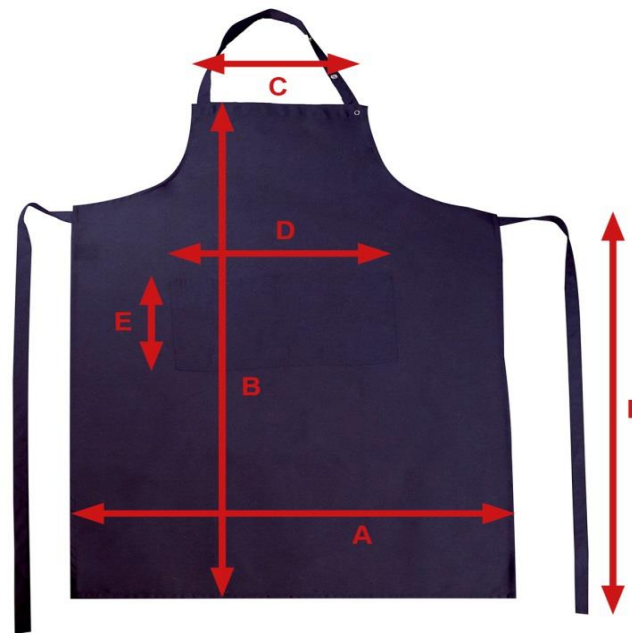

Measurement Chart

JG22 - 'Amsterdam' Bib Apron with Pocket

Position	in cm
A	78
B	110
C	31
D	40
E	19
F	100

24.02.2017

bistro
by
jassz