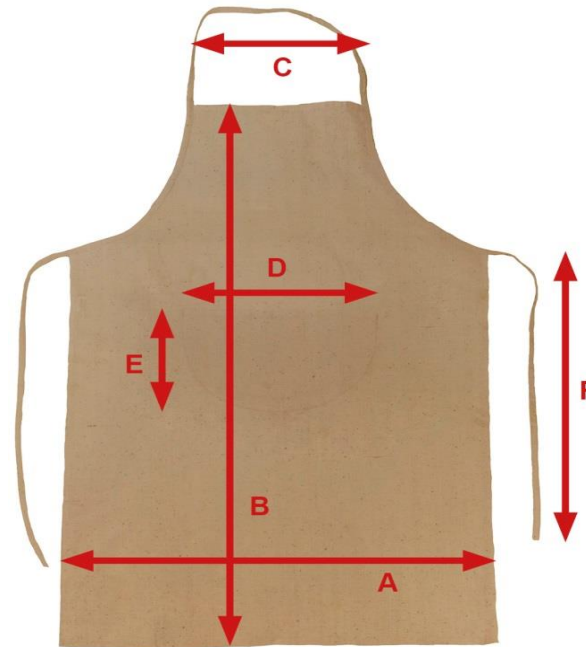

Measurement Chart

JG10 - 'Budapest' Festival Apron with Pocket

Position	in cm
A	65
B	99
C	25
D	23
E	19
F	100

24.02.2017

bistro
by
jassz