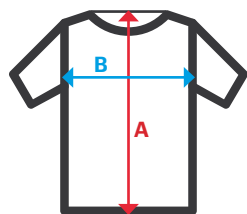

61601

Jacket

- Front zip
- Elastic side waistband
- Ribbed cuffs
- **Two pockets:** 2 patch pockets, with zips

Twill. 80% polyester - 20% cotton / 190 gsm

48 / 50 / 52 / 54 / 56 / 58 / 60 / 62 / 64

07 White / 08 Grey / 00 Black / 01 Dark Blue / 09 Deep Ultramarine / 02 Green / 03 Hunter's Green / 06 Beige

basic
velilla

Sizes	Centre back length	Chest 1/2
48	71	60
50	72	62
52	73	64
54	74	66
56	75	68
58	76	70
60	77	72
62	78	74
64	79	76

Dimensions in cm.

- **A:** Centre back length
- **B:** Chest 1/2